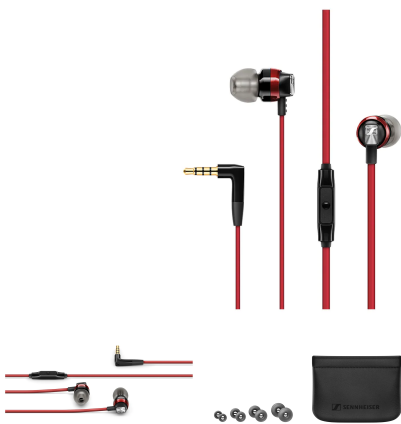

Sennheiser CX 300S In-Ear Headphones - Red

Experience detailed sound and impressive bass using the Sennheiser CX 300S In-Ear Headphones. Featuring an in-ear design, this pair of headphones effectively lessen ambient noise so you can enjoy immersive listening. It also comes with Smart Remote and microphone, enabling you to manage your music as well as take calls. Key Features The Sennheiser CX 300S Headphones is built with a small design that fits readily in bags and can be used anywhere. Constructed with microphone and remote, the CX 300S Headphones enable you to instantly answer calls, adjust the volume, and pause the music. This pair of Sennheiser Headphones is built with ergonomic in-ear design, allowing you to minimise the ambient noise around you and listen to music without disturbances. To ensure a comfortable fit, the CX 300S In-Ear Headphones come with an ear adapter set that lets you choose between four sizes: extra-small, small, medium, and large. Providing absolute convenience and comfort during your playtime, the pair of Sennheiser CX 300S In-Ear Headphones is equipped with silicone rubber earpad and durable tangle-free cable.

Features

All Product Details

Brand	Sennheiser
Product	Earphones

Type

Headphones & Portable Speakers

Noise Cancelling Field	Noise Isolating
On-Ear Controls	In line remote and mic
Wired / Wireless	Wired
Waterproof / Sweatproof	No
Connectivity	Wired
Frequency Response	17-21,000 Hz (-10 dB)
Connection Type	Wired
Connections	3.5mm headphone jack, angled