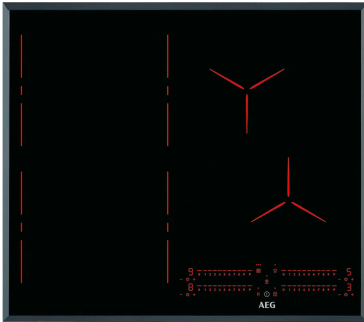

AEG 60cm Induction Cooktop

PLEASE NOTE THIS PRODUCT IS NOT AVAILABLE IN ALL STORES BUT CAN BE ORDERED 60cm Pure FlexiBridge induction cooktop with ProCook function, touch slide controls and Hob2Hood. Key Features Pure black surface Hob2Hood ProCook function FlexiBridge function Touch slide controls OptiHeat control Pause Function Minute Minder Oko timer

Features

All Product Details

Brand	AEG
Product Type	Induction Cooktop
Model Number	IPE64571FB
Colour	Pure Black ceramic glass

Cooktop Features

Key Lock
Surface Hot Indicators
Residual Heat Indicators
Pan Overheat Sensor
No Cookware Detection
Timer
Hob2Hood