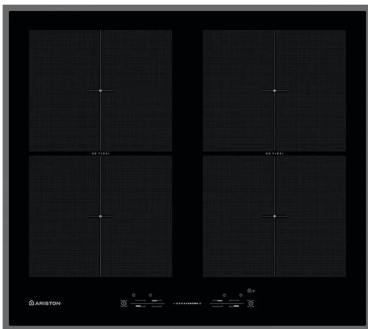

Ariston 60cm Flexi-Zone Induction Cooktop

Cooking is always a breeze with the Ariston 60cm Dual Flexizone Induction Cooktop. The induction cooktop's multiple cooking zones and other innovative features make it ideal for people who love having dinner parties at home. 4 Induction Cooking Surfaces Induction cooking ensures quick and uniform results, easy cleaning and completely safe. Induction with Dual Flexizone Using the Flexizone you can transform two cooking areas to one large area allowing you to use large pots and pans. Double Bridge You can use both Flexizones at the same time allowing the use of two large cooking area's at once. Frameless Design Not only does it look good, but it's easier to clean without the usual steel lip on the edge of your hob trapping dirt and grime. Front Touch Control Easy to reach and safe front touch controls. Child Safety Touch Control To avoid programmed Touch Control commands being accidentally changed, or to stop children from activation them it is equipped with a safety lock. Pan Detection The plate only activates when in contact with the pan, while the rest of the surface remains cold.

Features

[All Product Details](#)

Brand	Ariston
Product Type	Induction Cooktop
Model	NIS642FBAUS

Number

Colour

Black

Cooktop Features

**Max. Total
Performance**

4

Surface Material

Ceramic Glass

Safety Features

Child Lock

Heat Settings

10

Dimensions