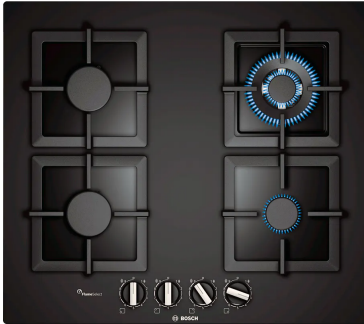

Bosch 60cm Gas Cooktop

PLEASE NOTE THIS PRODUCT IS NOT AVAILABLE IN ALL STORES BUT CAN BE ORDERED

Compact and elegantly-designed, the Bosch 60cm Series 6 4 Burner Tempered Glass Gas Cooktop creates a versatile cooking space for small kitchens with a touch of style. Key Features: FlameSelect, which provides nine power levels to suit your needs. This Bosch 60cm cooktop includes a powerful wok burner (up to 13.6Mj/hr) to accommodate more kinds of dishes. Featuring a tempered-glass surface, this cooktop adds a luxurious touch to your kitchen while making itself easy to clean. Standard and semi-flush built-in option: choose between flush or slightly raised installation. Suitable for natural gas (factory set-up) or LPG (via included conversion kit)

Features

All Product Details

Brand	Bosch
Product Type	Gas Cooktop
Model	PPH6A6B20A

Cooktop Features

Max. Performance (Largest Burner/Element)	13.6Mj/h
Safety Features	Flame failure gas cut-off system
No. Of Burners/Elements	4

Surface Material Black Tempered Glass

Dimensions

Height	45mm
Width	590mm
Depth	520mm
Product Weight	15kg

Warranty

Manufacturers 24 Months

www.harveynorman.co.nz