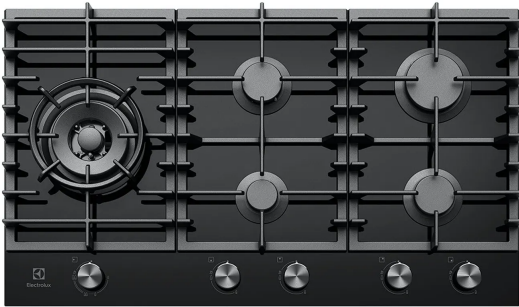

# Electrolux 90cm Gas Cooktop

PLEASE NOTE THIS PRODUCT IS NOT AVAILABLE IN ALL STORES BUT CAN BE ORDERED 90cm 5 burner black ceramic glass gas cooktop with 22MJ/hr wok burner, dual flame control and flat cast iron trivets. Key Features Powerful 22 MJ/HR wok burner Dual Flame control Ceramic glass cooktop Wok stand included Metalised knob Convenient electronic ignition Flame Failure Safety Device Stability with flat cast trivets LP conversion kit included (must be installed by licensed tradesman)

### All Product Details

<b>Brand</b>	Electrolux
<b>Product Type</b>	Gas Cooktop
<b>Model Number</b>	EHG955BD

### Cooktop Features

<b>No. Of Burners/Elements</b>	5
<b>Surface Material</b>	Ceramic Glass