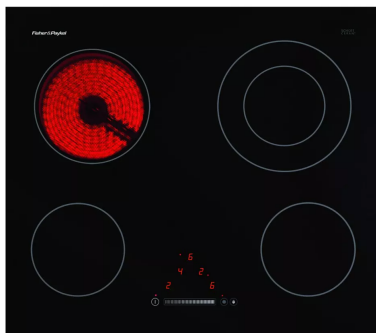

Fisher & Paykel 60cm Ceramic Cooktop

This stylish Fisher & Paykel 60cm electric ceramic cooktop features 4 heat zones including dual element zone, unique “touch & slide” controls, individual hot surface indicators and more. Size This durable, safe and easy to clean Fisher & Paykel electric ceramic cooktop features 4 heat zones including dual element zone which accommodates large pots and pans for increased cooking flexibility. High Speed Ribbons HiLight high-speed ribbon for fast heating elements which provides precise & even temperature control for a quick & accurate cooking result. Safety Key lock, safety time out, spillage auto-off & individual hot surface indicators which visually indicate if an element is hot. Controls Touch & slide controls and a frameless design.

Features

All Product Details

Brand	Fisher & Paykel
Product Type	Ceramic Cooktop
Model	CE604DTB1

Cooktop Features

Safety Features	Key Lock
	Safety Time Out

Spillage Auto Off
Surface Hot Indicators

No. Of Burners/Elements	4
Surface Material	Frameless Glass
Heat Settings	9