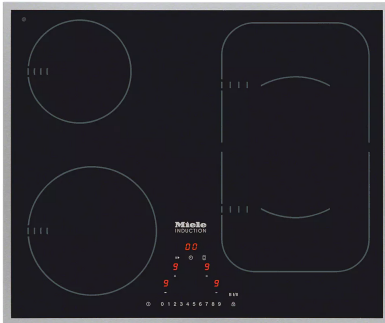

# Miele 60cm Induction Cooktop

Induction cooktop with onset controls with PowerFlex cooking zone for maximum versatility and performance. With pan size recognition, each pan is recognised by the cooktop and energy is supplied to this area only. Model Features : 61.4 cm wide Intuitive selection via numerical linear keybank - Direct control Attractive design - 614 mm wide with all-round frame Versatile and fast - 4 Cooking zones incl. 1 PowerFlex zone Communication with the rangehood - automatic function Con@ctivity Broad performance spectrum -keeping warm function and TwinBooster Four-zone PowerFlex induction cooktop with TwinBoost Stainless steel frame DirectSelection Sensor controls with timers and Stop&Go, 3-in-1 PowerFlex area can be used as two separate zones: one large and one casserole

### All Product Details

<b>Brand</b>	Miele
<b>Product Type</b>	Induction Cooktop
<b>Model</b>	KM6322

### Cooktop Features

<b>Safety Features</b>	Automatic Pan Detection
	Automatic Safety Switch Off
<b>No. Of</b>	4

**Burners/Elements**

**Surface Material** Ceramic Glass

**Dimensions**

**Height** 160mm

**Width** 514mm